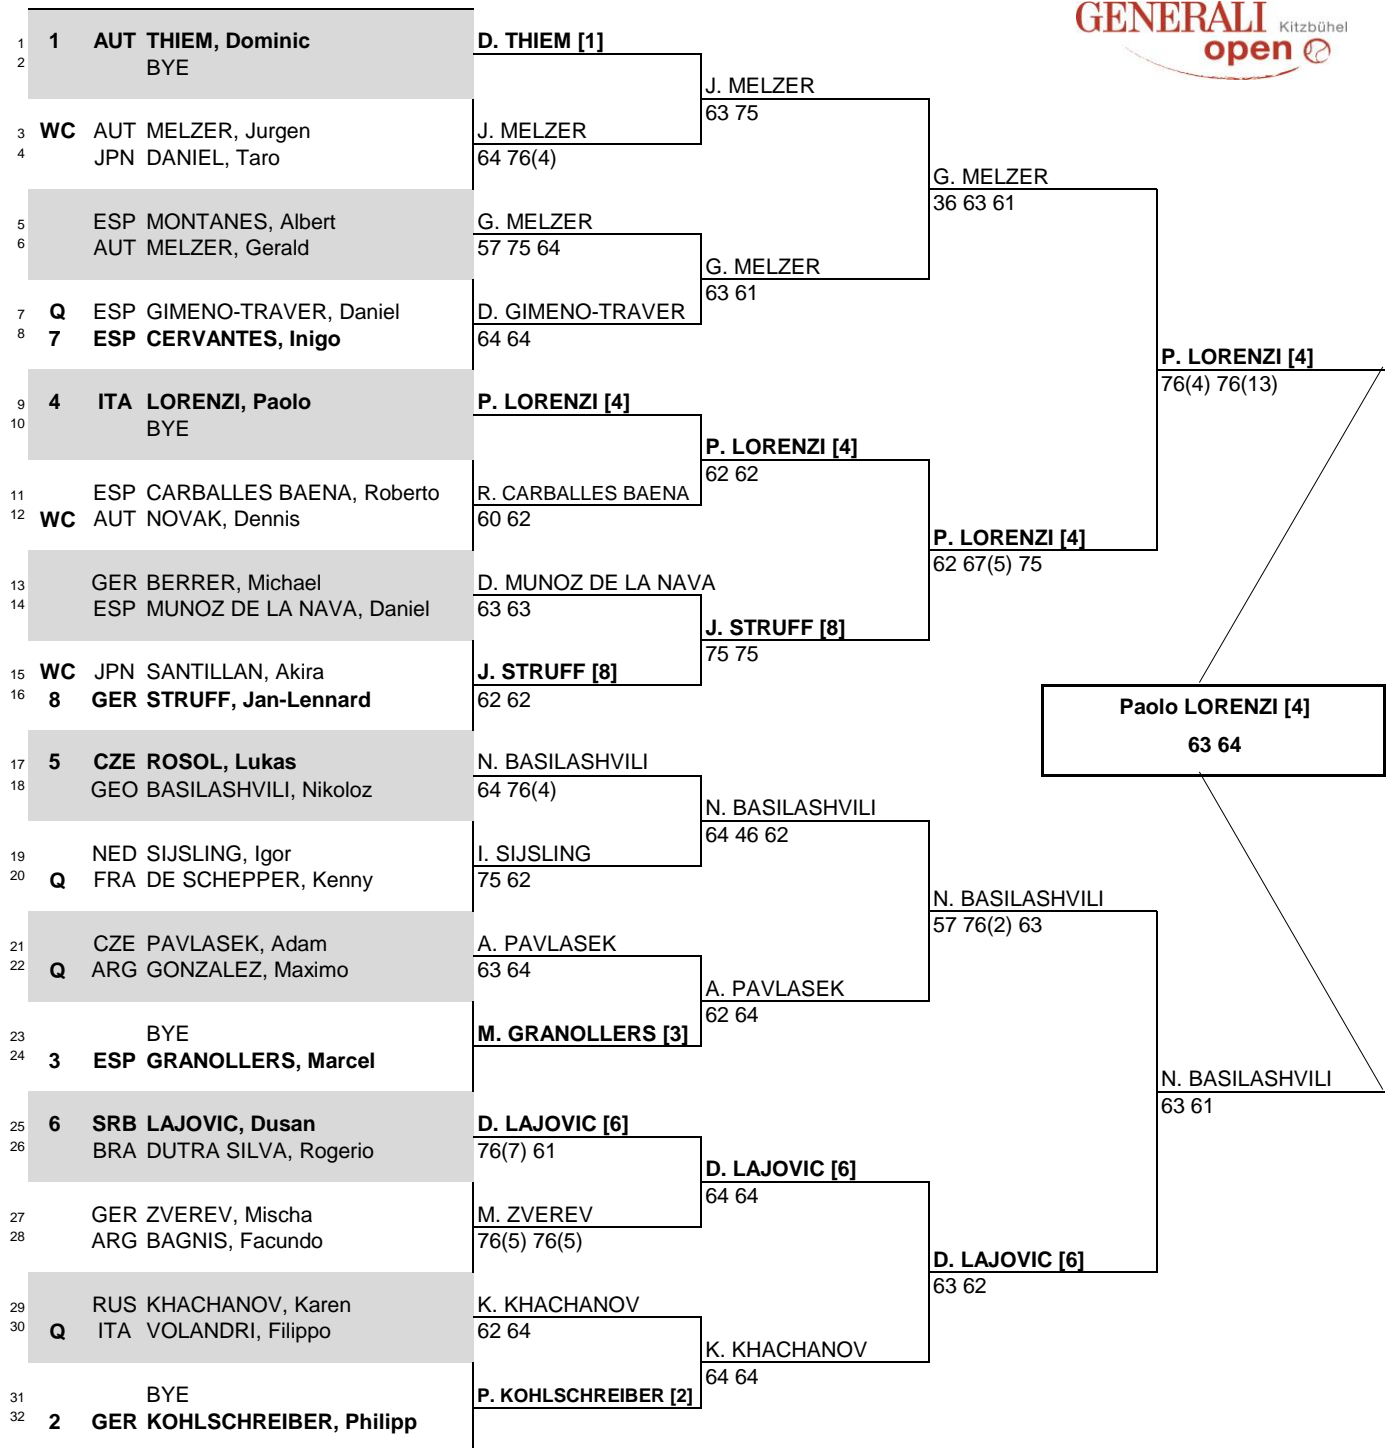

GENERALI OPEN

CITY, COUNTRY
Kitzbühel, Austria

TOURNAMENT DATES
18-23 July 2016

SURFACE
Red Clay

TOTAL FINANCIAL COMMITMENT
€ 520,070

STATUS NAT **MAIN DRAW SINGLES**

ATP, Inc. © Copyright 2014

SEEDED PLAYERS		RANK	PRIZE MONEY	POINTS	LUCKY LOSERS	RETIREMENTS/WALKOVERS
1	THIEM, Dominic	9	WINNER	€ 82,450	250	
2	KOHLSCHEIBER, Philipp	22	FINALIST	€ 43,430	150	
3	GRANOLLERS, Marcel	45	SEMI-FINALIST	€ 23,525	90	
4	LORENZI, Paolo	48	QUARTER-FINALIST	€ 13,400	45	
5	ROSOL, Lukas	78	SECOND ROUND	€ 7,900	20	
6	LAJOVIC, Dusan	81	FIRST ROUND	€ 4,680	0	
7	CERVANTES, Inigo	82				
8	STRUFF, Jan-Lennard	86				
FOLLOW LIVE SCORING AT www.ATPWorldTour.com						
LAST DIRECT ACCEPTANCE			Mischa Zverev - 136		ATP SUPERVISOR(S)	Thomas Karlberg