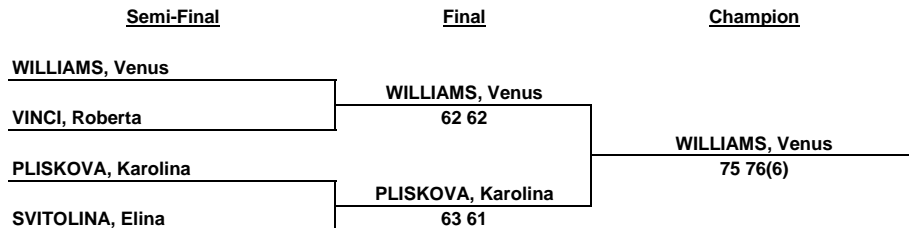

PLAYERS	Points Won	Total Prize Money Won
JANKOVIC, Jelena [SRB]	700	$635,000
ERRANI, Sara [ITA]	440	$335,000
KEYS, Madison [USA]	240	$200,000
KUZNETSOVA, Svetlana [RUS]	240	$127,500
PETKOVIC, Andrea [GER]	120	$112,500
PLISKOVA, Karolina [CZE]	120	$112,500
SCHMIEDLOVA, Anna Karolina [SVK]	120	$112,500
SUÁREZ NAVARRO, Carla [ESP]	120	$112,500
SVITOLINA, Elina [UKR]	120	$97,500
VINCI, Roberta [ITA]	80	$40,000
WILLIAMS, Venus [USA]	80	$40,000
WOZNIACKI, Caroline [DEN]	80	$40,000
ZHENG, Saisai [CHN]	40	$25,000