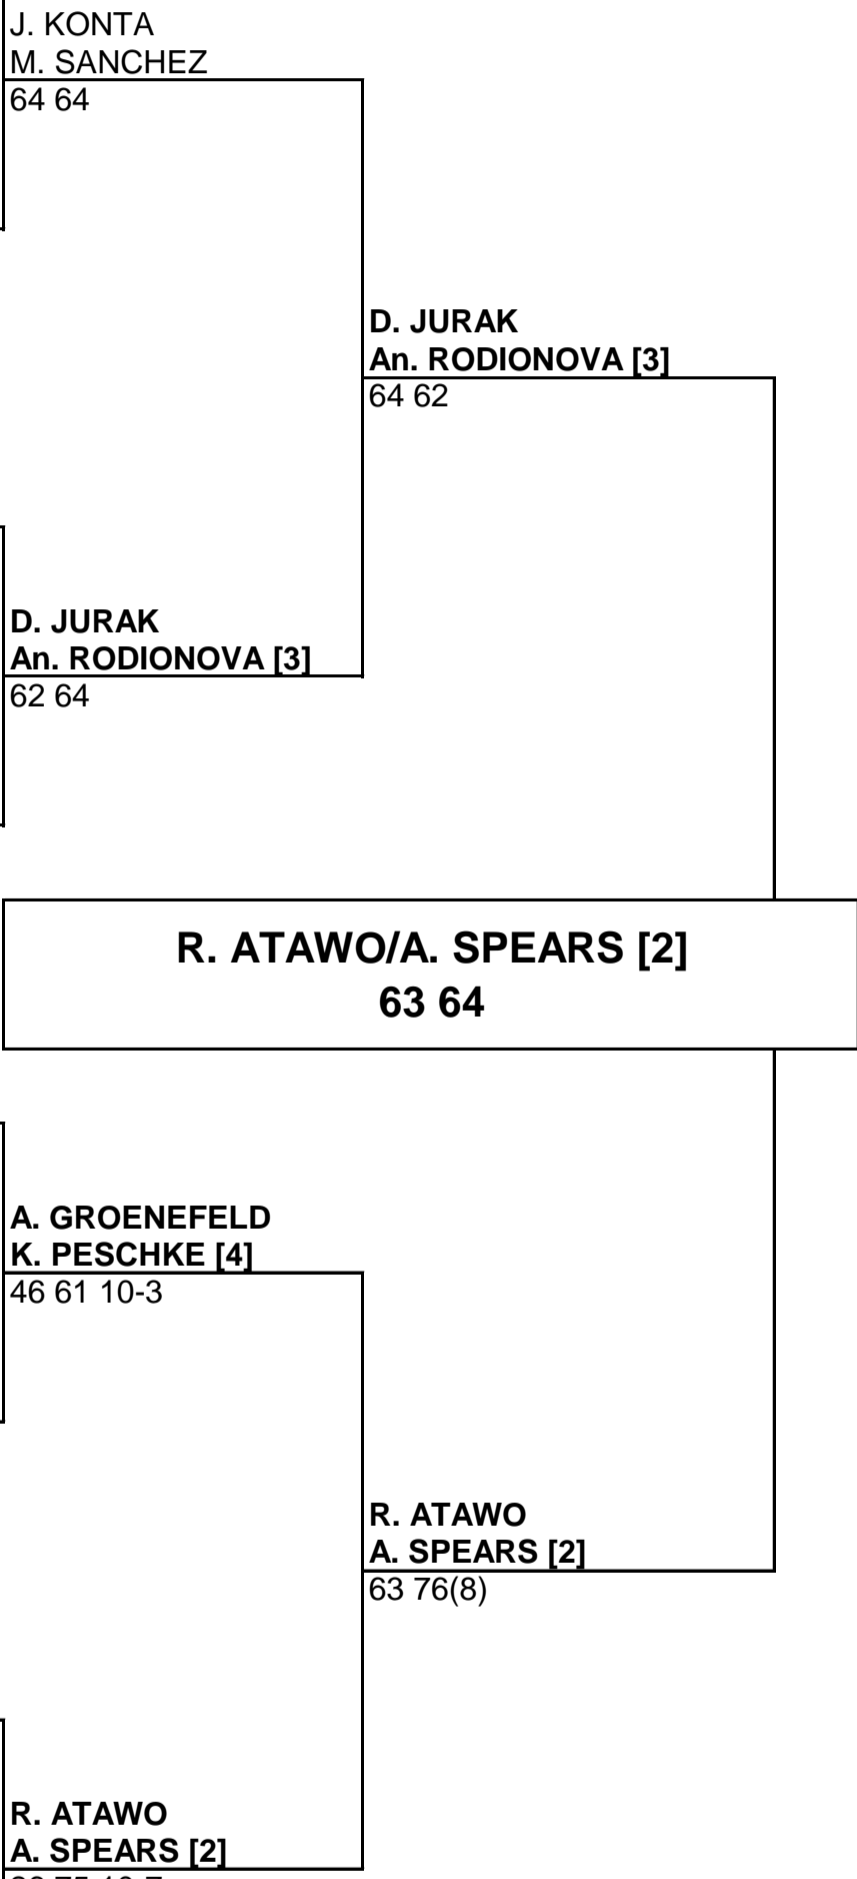

Bank of the West Classic
Stanford, USA July 18 - 24, 2016
 \$753,000 - WTA Premier

Hard

MAIN DRAW DOUBLES

1	1	XU, Yifan ZHENG, Saisai	CHN CHN	Y. XU S. ZHENG [1] 75 61	
	WC	2	BEYGELZIMER, Yuliya PLISKOVA, Kristyna		UKR CZE
		3	HAN, Xinyun LIANG, Chen		CHN CHN
		4	KONTA, Johanna SANCHEZ, Maria		GBR USA
3	5	JURAK, Darija RODIONOVA, Anastasia	CRO AUS	J. KONTA M. SANCHEZ 64 64	
	6	BOSERUP, Julia KOSTOVA, Elitsa	USA BUL		
	7	BELLIS, Catherine BRADY, Jennifer	USA USA		
	8	BONDARENKO, Kateryna SAVCHUK, Olga	UKR UKR		
	9	DOI, Misaki HIBINO, Nao	JPN JPN		
	10	MUHAMMAD, Asia TOWNSEND, Taylor	USA USA		
	11	CEPEDE ROYG, Veronica IRIGOYEN, María	PAR ARG		
	4	12	GROENEFELD, Anna-Lena PESCHKE, Kveta		GER CZE
13		GIBBS, Nicole ZHAO, Carol	USA CAN		
14		OSTAPENKO, Jelena RODIONOVA, Arina	LAT AUS		
2	15	GLUSHKO, Julia LINETTE, Magda	ISR POL	R. ATAWO A. SPEARS [2] 26 75 10-7	
	16	ATAWO, Raquel SPEARS, Abigail	USA USA		

Seeded Players		Rank	Prize Money (per team)		Pts.	Alternates / Retirements / Withdrawals
1	XU, Yifan / ZHENG, Saisai	31	Winner	\$40,300	470	
2	ATAWO, Raquel / SPEARS, Abigail	40	Finalist	\$21,330	305	
3	JURAK, Darija / RODIONOVA, Anastasia	83	Semi-Finalist	\$11,735	185	
4	GROENEFELD, Anna-Lena / PESCHKE, Kveta	105	Quarter-Finalist	\$5,975	100	
Last Direct Acceptance			First Round	\$3,240	1	
Bellis / Brady - 647						
Player Representative(s)			WTA Supervisor(s)			
Abigail Spears			Pam Whytcross			