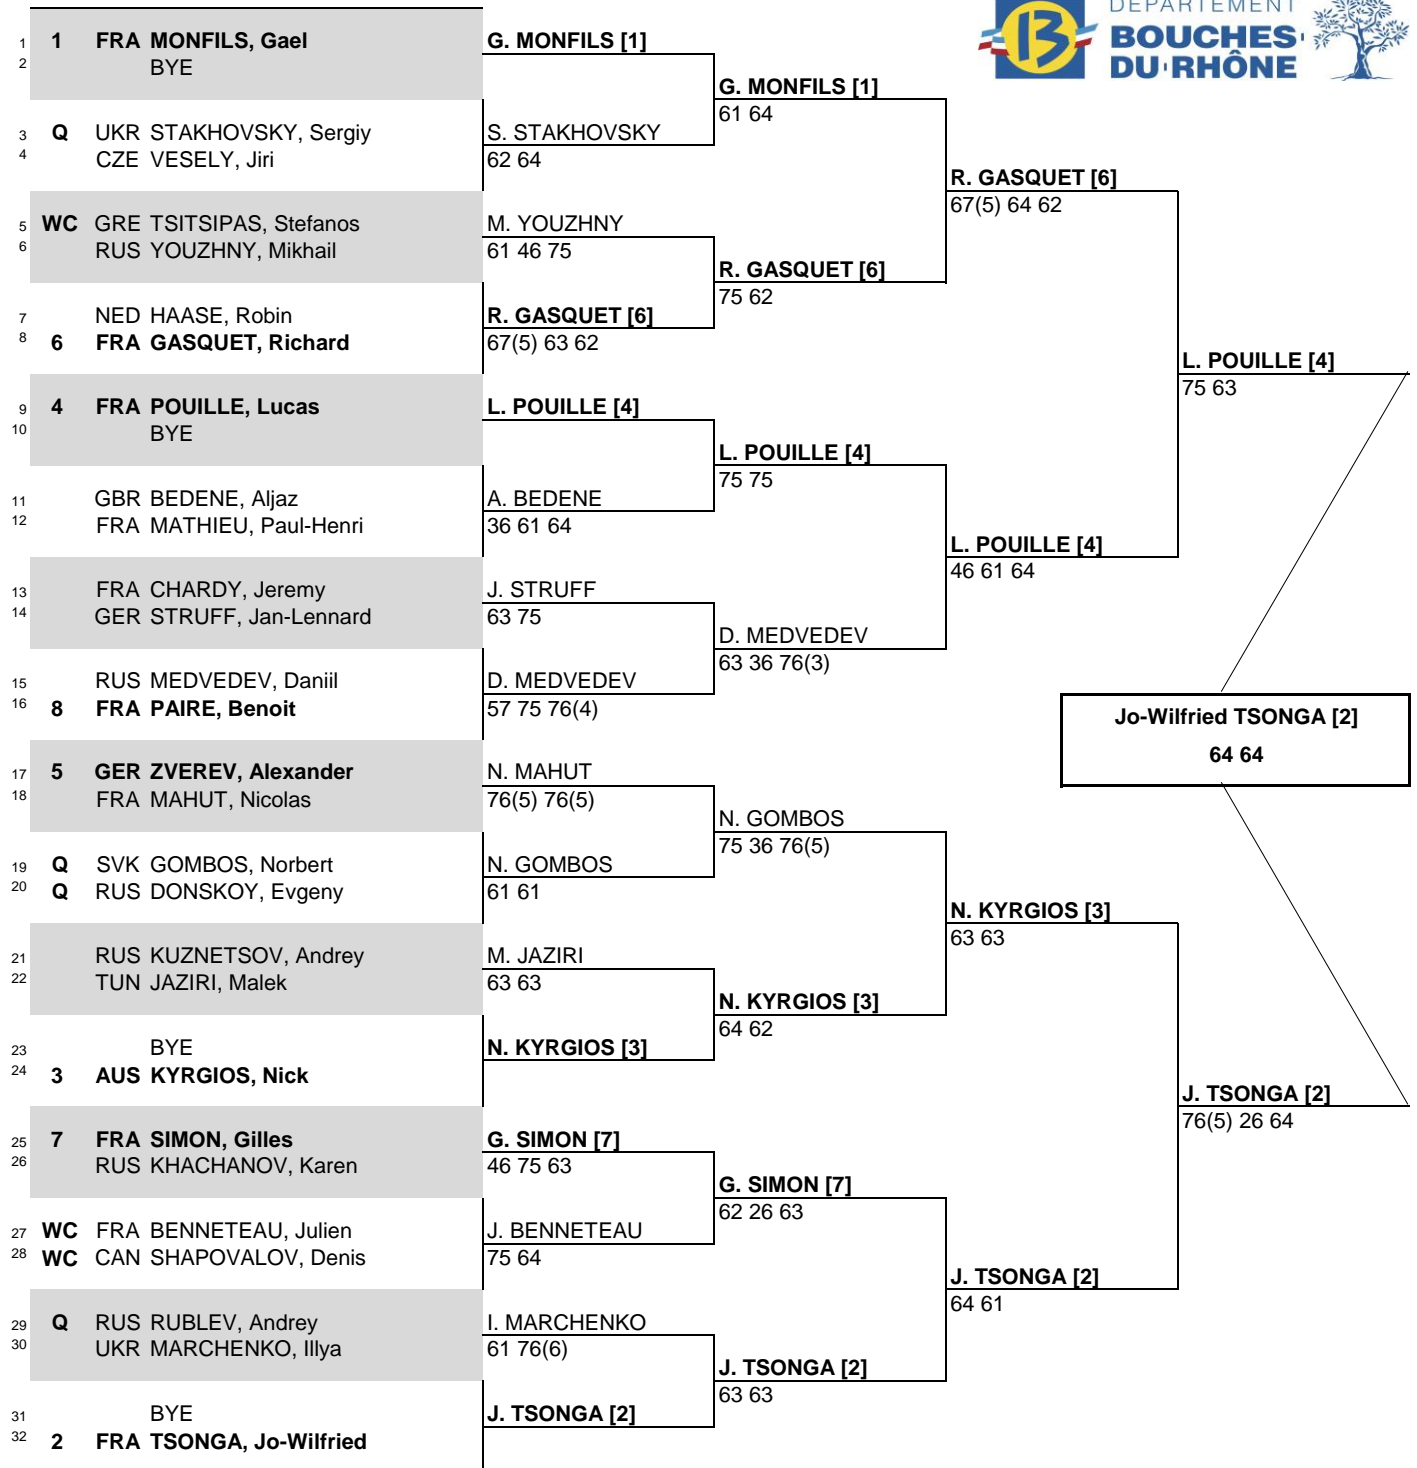

CITY, COUNTRY
Marseille, France

TOURNAMENT DATES
19-26 February, 2017

SURFACE
Hard, Gerflor

TOTAL FINANCIAL COMMITMENT
€ 691,850

Open 13 Provence

STATUS NAT **MAIN DRAW SINGLES**

ATP, Inc. © Copyright 2014

SEEDED PLAYERS	RANK	PRIZE MONEY	POINTS	ALTERNATES / LUCKY LOSERS	RETIREMENTS/WALKOVERS
1 MONFILS, Gael	10	WINNER	€ 110,655	250	
2 TSONGA, Jo-Wilfried	14	FINALIST	€ 58,280	150	
3 KYRGIOS, Nick	15	SEMI-FINALIST	€ 31,570	90	
4 POUILLE, Lucas	17	QUARTER-FINALIST	€ 17,985	45	
5 ZVEREV, Alexander	18	SECOND ROUND	€ 10,600	20	
6 GASQUET, Richard	19	FIRST ROUND	€ 6,280	0	
7 SIMON, Gilles	24	FOLLOW LIVE SCORING AT			
8 PAIRE, Benoit	42	www.ATPWorldTour.com			
LAST DIRECT ACCEPTANCE		Bedene-108		ATP SUPERVISOR(S) Mark Darby	