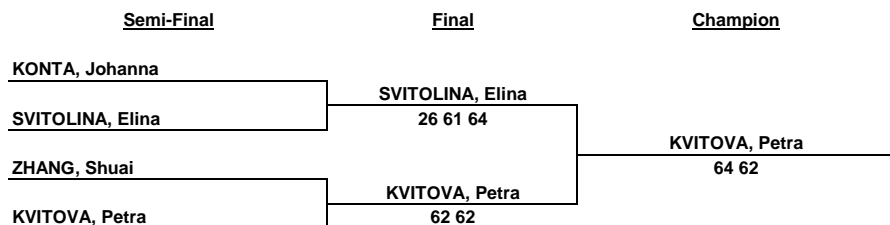

HUAJIN SECURITIES WTA ELITE TROPHY ZHUHAI 2016

2016 SINGLES COMPETITION

Seeded positions	AZALEA	KONTA, Johanna	STOSUR, Samantha	GARCIA, Caroline	Round Robin Record	Sets		Games	
						W - L	Win %	W - L	Win %
1	KONTA, Johanna		W	W	2 - 0	4 - 0	100%	24 - 10	70.59%
8	STOSUR, Samantha	L		L	0 - 2	0 - 4	0.00%	13 - 24	35.14%
11	GARCIA, Caroline	L	W		1 - 1	2 - 2	50.00%	16 - 19	45.71%

J. Konta d S. Stosur 64 62
C. Garcia d S. Stosur 64 63
J. Konta d C. Garcia 62 62

1. KONTA, Johanna [GBR]
2. GARCIA, Caroline [FRA]
3. STOSUR, Samantha [AUS]

Seeded positions	CAMELLIA	SUÁREZ NAVARRO, Carla - wd	BACSINSZKY, Tímea	ZHANG, Shuai	BABOS, Tímea	Round Robin Record	Sets		Games	
							W - L	Win %	W - L	Win %
2	SUÁREZ NAVARRO, Carla - wd					0 - 0	0 - 0	0.00%	0 - 0	0.00%
6	BACSINSZKY, Tímea			L	W	1 - 1	2 - 2	50.00%	14 - 18	43.75%
12	ZHANG, Shuai		W		W	2 - 0	4 - 0	100%	25 - 12	67.57%
13	BABOS, Tímea		L	L		0 - 2	0 - 4	0.00%	16 - 25	39.02%

S. Zhang d T. Bacsinszky 61 61
T. Bacsinszky d T. Babos 64 62
S. Zhang d T. Babos 76(2) 64

1. ZHANG, Shuai [CHN]
  2. BACSINSZKY, Tímea [SUI]
  3. BABOS, Tímea [HUN]
- C. SUÁREZ NAVARRO (Right Wrist Injury)

PLAYERS	Points Won	Part. Fee	Round Prize Money Won	Total Prize Money Won
KVITOVA, Petra [CZE]	700	41000	614000	$655,000
SVITOLINA, Elina [UKR]	440	41000	304000	$345,000
KONTA, Johanna [GBR]	240	41000	165000	$206,000
ZHANG, Shuai [CHN]	240	41000	165000	$206,000
BACSINSZKY, Tímea [SUI]	160	41000	74500	$115,500
GARCIA, Caroline [FRA]	160	41000	74500	$115,500
STRYCOVA, Barbora [CZE]	160	41000	74500	$115,500
VESNINA, Elena [RUS]	160	41000	74500	$115,500
BABOS, Tímea [HUN]	80	41000	0	$41,000
BERTENS, Kiki [NED]	80	41000	0	$41,000
STOSUR, Samantha [AUS]	80	41000	0	$41,000
VINCI, Roberta [ITA]	80	41000	0	$41,000
SUÁREZ NAVARRO, Carla [ESP]	0		0