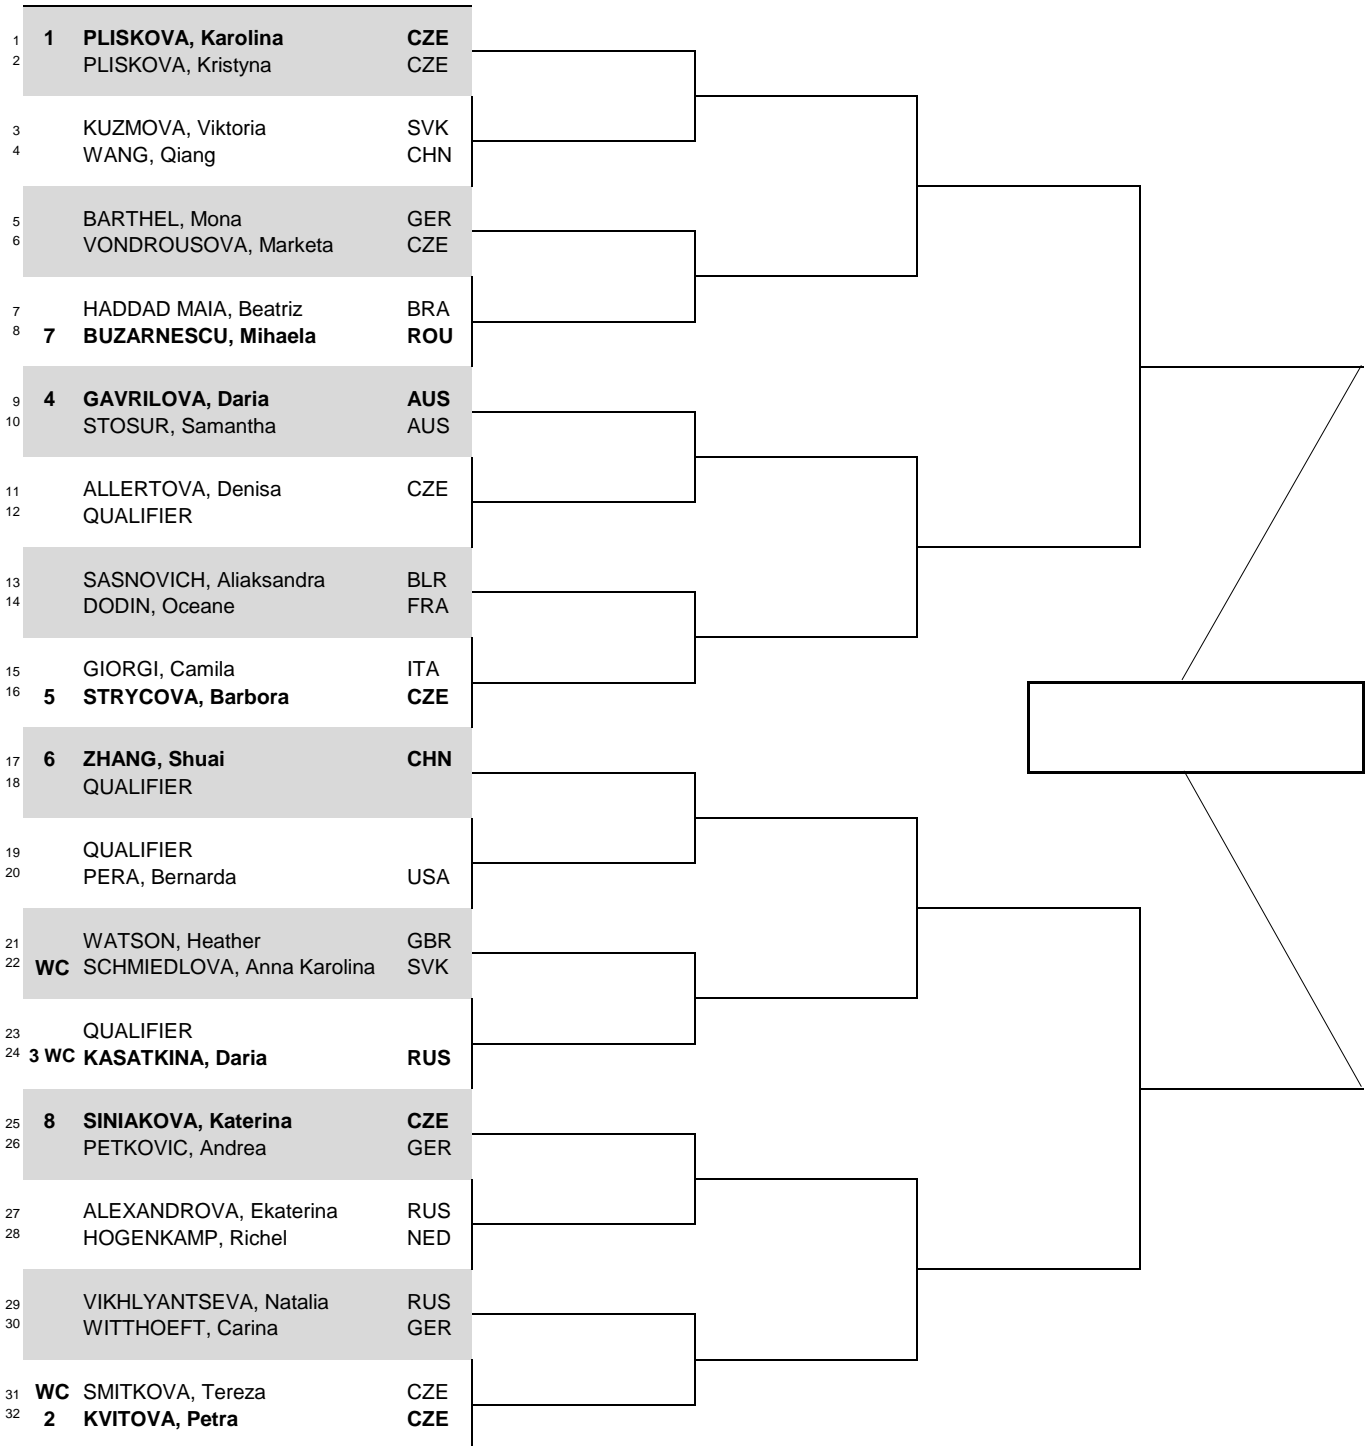

J&T Banka Prague Open

CITY, COUNTRY
Prague, Czech Republic

TOURNAMENT DATES
28 April - 5 May 2018

SURFACE
, Red Clay

TOTAL FINANCIAL COMMITMENT
\$250,000

STATUS	NAT	MAIN DRAW SINGLES
--------	-----	-------------------

WTA TOUR, Inc. © Copyright 2016

SEEDED PLAYERS	RANK	PRIZE MONEY	POINTS	ALTERNATES / LUCKY LOSERS	RETIREMENTS/WALKOVERS	
1 PLISKOVA, Karolina	6	WINNER \$43,000	280			
2 KVITOVA, Petra	10	FINALIST \$21,400	180			
3 KASATKINA, Daria	14	SEMI-FINALIST \$11,300	110			
4 GAVRILOVA, Daria	24	QUARTER-FINALIST \$5,900	60	WITHDRAWALS		
5 STRYCOVA, Barbora	26	SECOND ROUND \$3,310	30			
6 ZHANG, Shuai	30	FIRST ROUND \$1,925	1			
7 BUZARNESCU, Mihaela	39	FOLLOW LIVE SCORING AT				
8 SINIAKOVA, Katerina	51	www.WTATENNIS.com				
LAST DIRECT ACCEPTANCE		Andrea Petkovic - 111	WTA SUPERVISOR(S)	Kerrilyn Cramer		