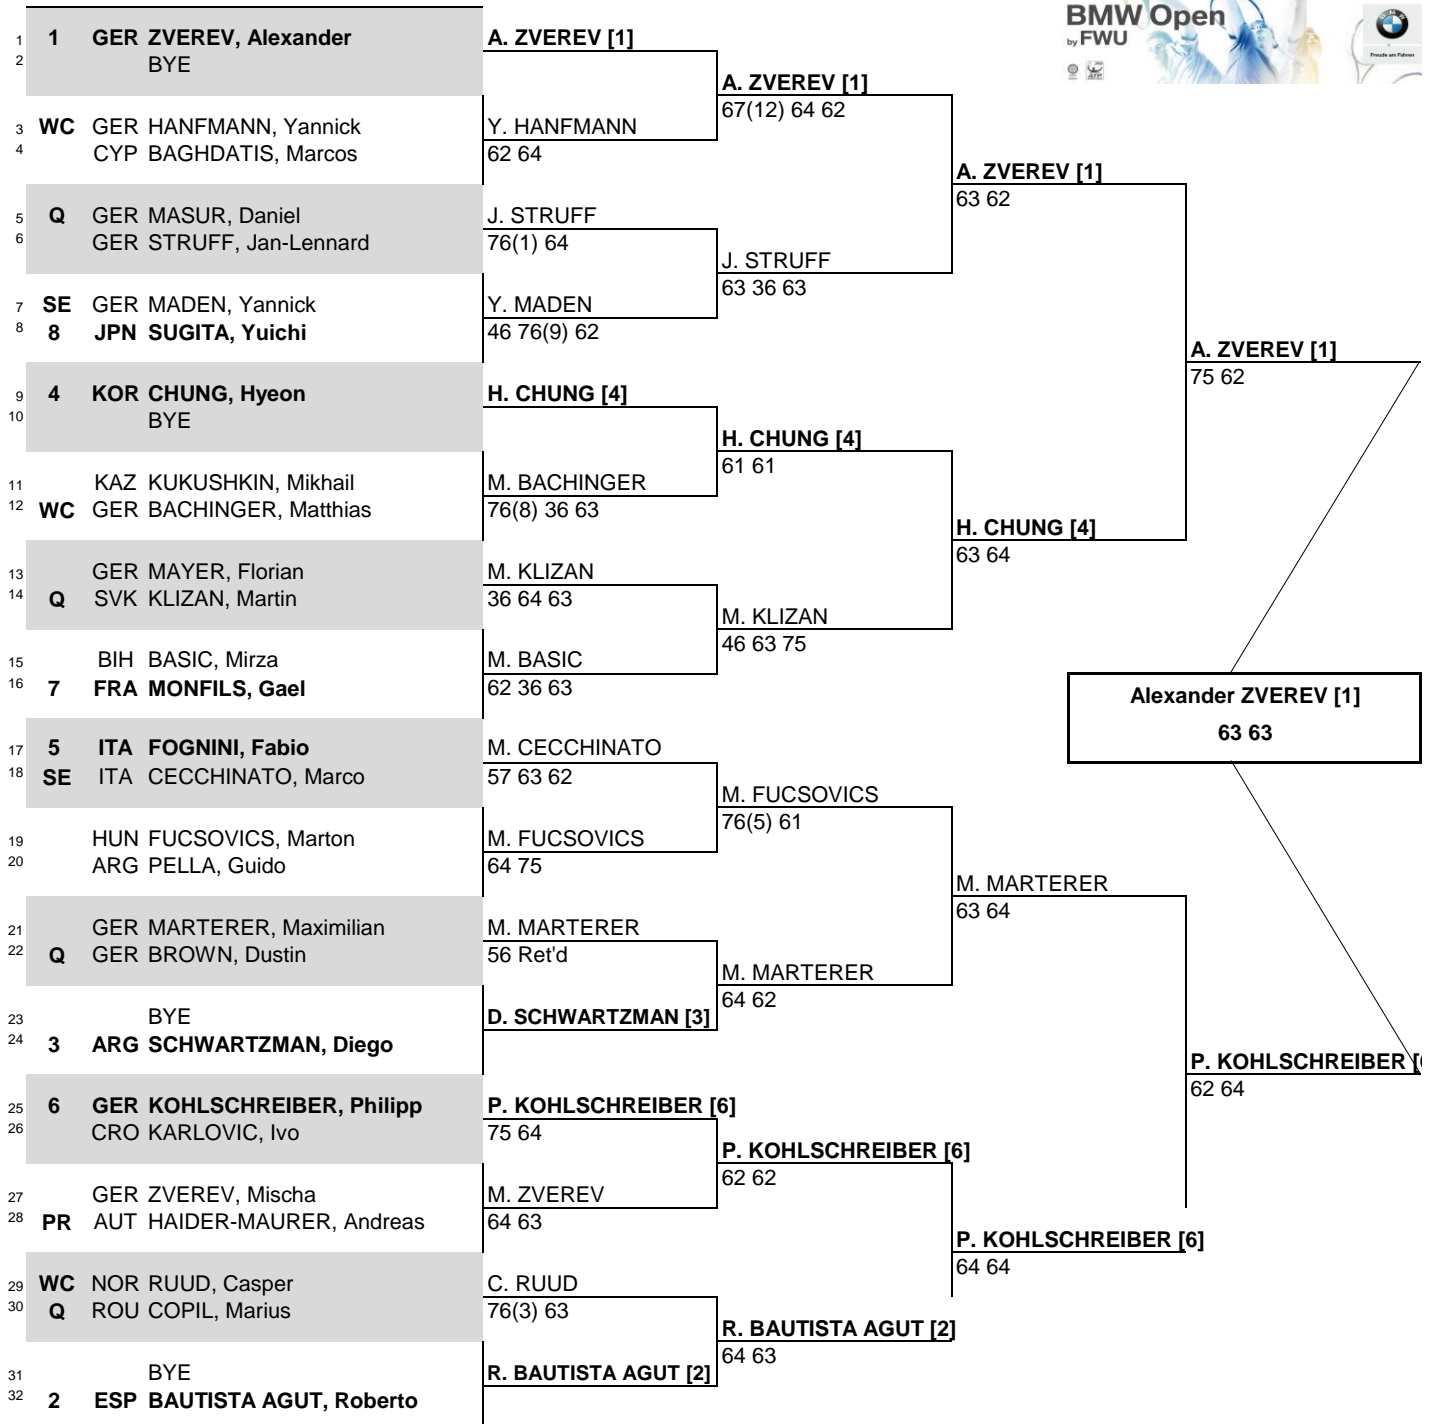

# BMW Open by FWU

CITY, COUNTRY  
Munich, Germany

TOURNAMENT DATES  
30 April - 6 May 2018

SURFACE  
Red Clay

TOTAL FINANCIAL COMMITMENT  
€ 561,345

STATUS NAT **MAIN DRAW SINGLES**

ATP, Inc. © Copyright 2014

SEEDED PLAYERS		RANK	PRIZE MONEY		POINTS	ALTERNATES / LUCKY LOSERS	WITHDRAWALS	
1	ZVEREV, Alexander	3	WINNER	€ 89,435	250			
2	BAUTISTA AGUT, Roberto	15	FINALIST	€ 47,105	150			
3	SCHWARTZMAN, Diego	17	SEMI-FINALIST	€ 25,515	90			
4	CHUNG, Hyeon	19	QUARTER-FINALIST	€ 14,535	45			
5	FOGNINI, Fabio	20	SECOND ROUND	€ 8,565	20			
6	KOHLSCHREIBER, Philipp	35	FIRST ROUND	€ 5,075	0	D. Brown - Left Calf Strain		
7	MONFILS, Gael	41	FOLLOW LIVE SCORING AT www.ATPWorldTour.com					
8	SUGITA, Yuichi	42	LAST DIRECT ACCEPTANCE					
					Kukushkin, Mikhail 83	ATP SUPERVISOR(S)	Gerry Armstrong	