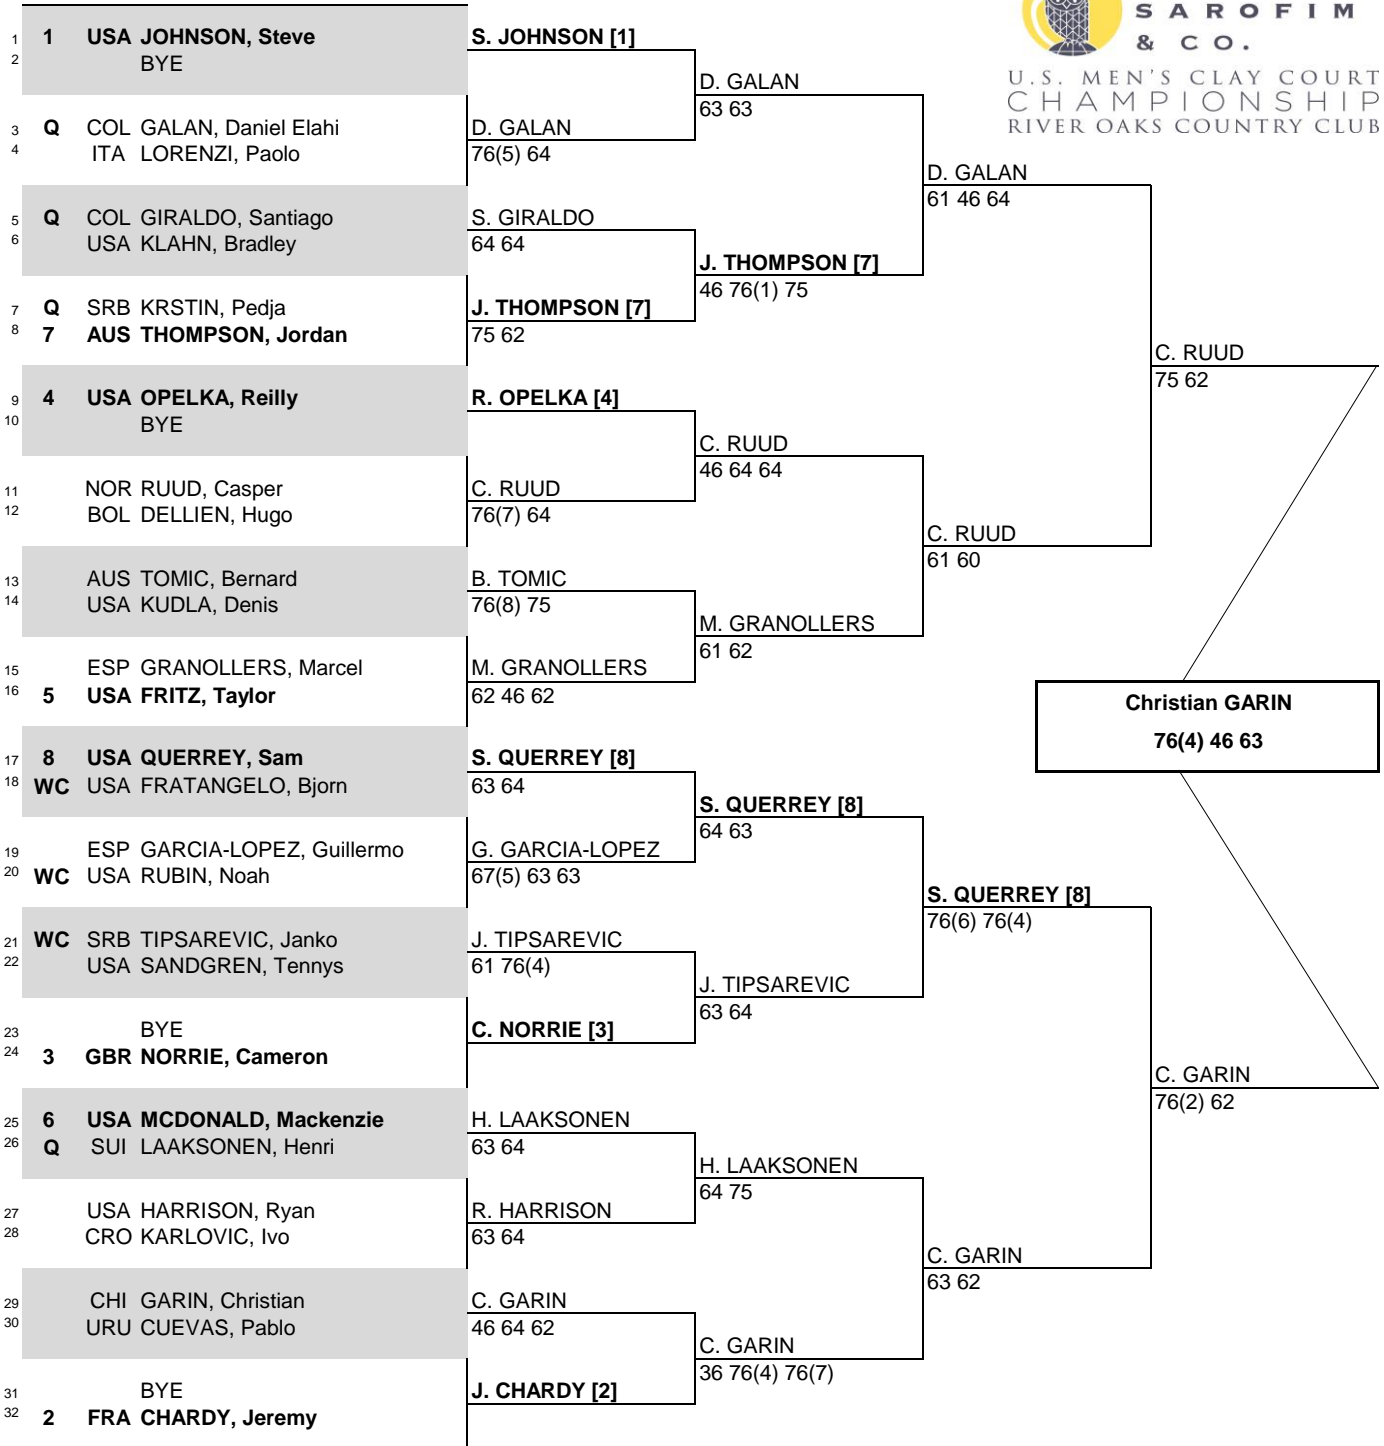

FAYEZ SAROFIM & CO. U.S. MEN'S CLAY COURT CHAMPIONSHIP

CITY, COUNTRY
Houston, USA

TOURNAMENT DATES
8 - 14 APRIL 2019

SURFACE
Red Clay

TOTAL FINANCIAL COMMITMENT
$652,245

STATUS NAT **MAIN DRAW SINGLES**

FAYEZ
SAROFIM
& CO.

U.S. MEN'S CLAY COURT
CHAMPIONSHIP
RIVER OAKS COUNTRY CLUB

ATP, Inc. © Copyright 2014

SEEDED PLAYERS		RANK	PRIZE MONEY		POINTS	ALTERNATES / LUCKY LOSERS	WITHDRAWALS	
1	JOHNSON, Steve	39	WINNER	$100,600	250			
2	CHARDY, Jeremy	42	FINALIST	$54,395	150			
3	NORRIE, Cameron	55	SEMI-FINALIST	$30,040	90			
4	OPELKA, Reilly	56	QUARTER-FINALIST	$17,065	45			
5	FRITZ, Taylor	58	SECOND ROUND	$9,820	20			
6	MCDONALD, Mackenzie	59	FIRST ROUND	$5,880	0			
7	THOMPSON, Jordan	67	FOLLOW LIVE SCORING AT					
8	QUERREY, Sam	71	www.ATPTour.com					
LAST DIRECT ACCEPTANCE			Granollers-115		ATP SUPERVISOR(S)	Ali Nili